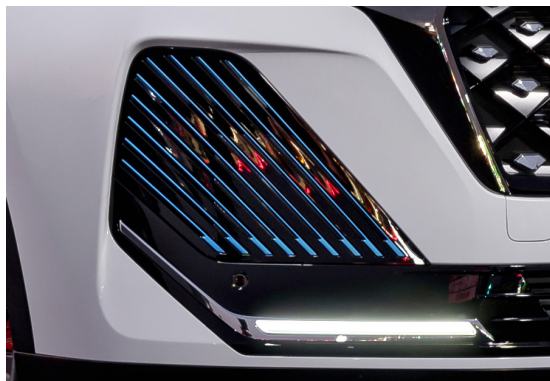

CHERY

THE ALL-NEW TIGGO 7 PRO MAX

TIGGO 7 PRO MAX

ADVENTURE WITHOUT BOUNDARIES

Introducing the New TIGGO 7 Pro Max, where adventure meets family comfort with its cutting-edge all-wheel drive system and versatile 6 Driving Modes: Eco, Normal, Sport, Snow, Muddy, and Off-road.

Under the hood, a robust 1.6 TGDI turbo-petrol ATECO engine delivers 145kW and 290Nm of torque, proudly represented by the 290T logo on the rear boot lid. This exceptional engine pairs with a dual wet clutch seven-speed DCT transmission, ensuring fuel efficiency for 2WD models and a thrilling drive for AWD models.

Enjoy seamless control with a user-friendly light-touch gear lever and a mode selection knob, giving you complete control for a smooth and responsive all-wheel drive adventure.

The New TIGGO 7 Pro Max boasts a striking grille with a dark gloss black polycarbonate weave and chrome diamond-shaped accents. The “Angel Wings” LED headlamps add artistry, with a unique light-up sequence when the key is detected. Visual upgrades extend to mesmerising 18-inch alloy wheels with a deep-dish pattern on the 2WD model and larger 19-inch rims for AWD models, exuding dominance on the road.

6 Intelligent Driving Modes

5 Spacious Seats

Inside, a 24.6-inch curved hyperboloid screen serves as the central hub for vehicle information, climate control, and entertainment. Stay connected with wired and wireless Apple CarPlay and Android Auto. Adventure-inspired design details and comfort shine through with sporty leather front seats and a premium 8-speaker SONY sound system.